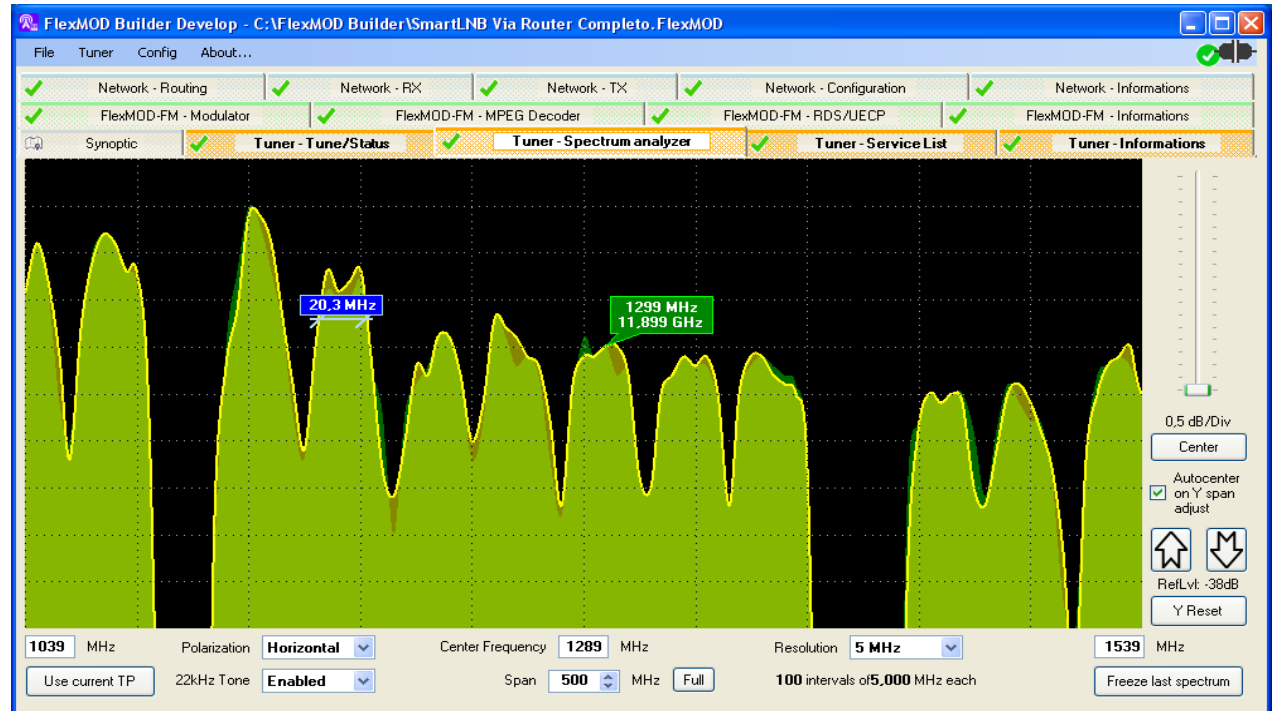

Decoding status
 Service ID: **8211**
 Audio PID: **2231**
 PCR PID: **2221**
 UECP PID: **768**
 Status: **RUNNING**
 TS rate: **35,942 Mbit/s of 38,018 Mbit/s**

Rescan

Screenshot 3 - RDS/UECP tab

REMOTE MANAGEMENT SOFTWARE

Screenshot 4 - Modulator info tab

Screenshot 5 - Tuner status tab

REMOTE MANAGEMENT SOFTWARE

Screenshot 6 - Spectrum analyzer tab

REMOTE MANAGEMENT SOFTWARE

Screenshot 7 - Spectrum analyzer tab

Screenshot 8 - Service list tab