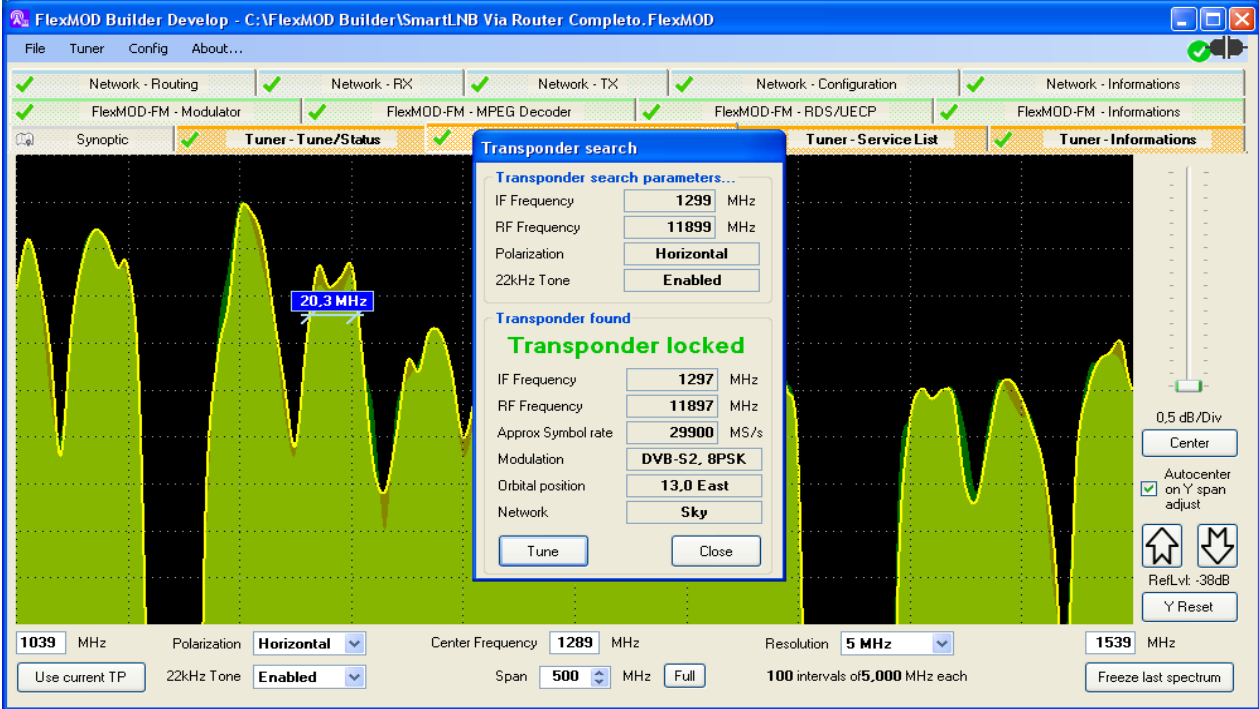

Decoding status
 Service ID: **8211**
 Audio PID: **2231**
 PCR PID: **2221**
 UECP PID: **768**
 Status: **RUNNING**
 TS rate: **35,942 Mbit/s of 38,018 Mbit/s**

Rescan

Screenshot 3 - RDS/UECP tab

REMOTE MANAGEMENT SOFTWARE

Screenshot 4 - Modulator info tab

Screenshot 5 - Tuner status tab

REMOTE MANAGEMENT SOFTWARE

Screenshot 6 - Spectrum analyzer tab

REMOTE MANAGEMENT SOFTWARE

Screenshot 7 - Spectrum analyzer tab

Screenshot 8 - Service list tab