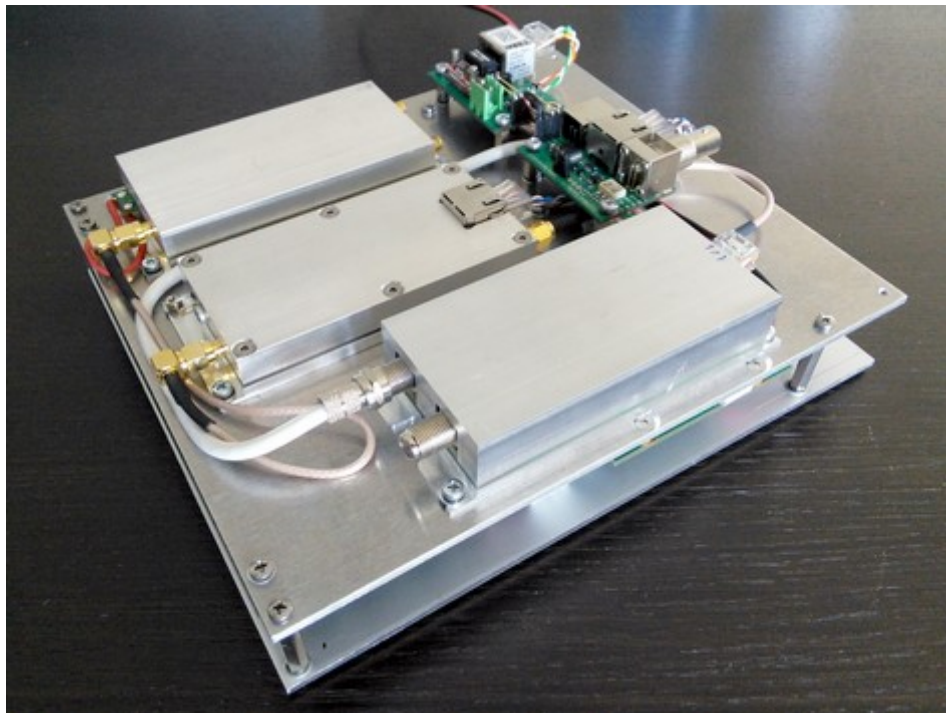

TECNOROLL BMB s.r.l.

Clever FM

Compact low-power FM radio broadcasting system
Digital FM exciter for existing high-power TXs

CLEVER FM BOX - INTERNAL BLOCK DIAGRAM

REMOTE MANAGEMENT SOFTWARE

Audio
 Status: **LOCKED**
 Sample rate: **48000 Hz**
 PreEmphasis: **50 µS**
 Gain: **1.24**

Modulator
 Frequency Domain Mask Limiter:
 RF Frequency: **0.0** MHz
 Modulation type: **0. MPX with RDS**

PCM Audio Input
 Left:
 Right:

Pre-emphasis OUT
 Left:
 Right:

Deviation
11.375 kHz
 Maximum FM deviation: **135,000** kHz
 Peak: **91.029 kHz** **Peak reset**