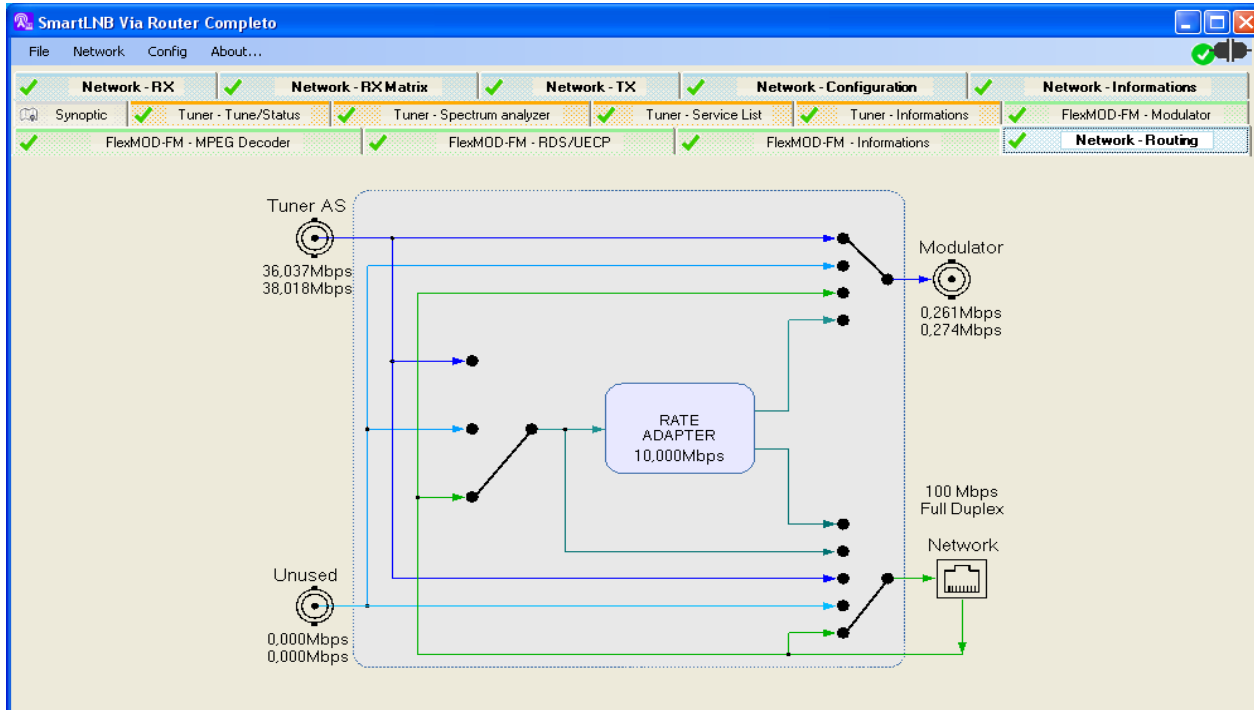

Screenshot 4 - Modulator info tab

Screenshot 5 - Tuner status tab

REMOTE MANAGEMENT SOFTWARE

Screenshot 6 - Spectrum analyzer tab

REMOTE MANAGEMENT SOFTWARE

Screenshot 7 - Spectrum analyzer tab

Screenshot 8 - Service list tab

Screenshot 9 - Network routing tab

REMOTE MANAGEMENT SOFTWARE

Screenshot 10 - Network configuration tab

The screenshot shows the 'Network - Configuration' tab in the FlexMOD Builder Develop software. The interface is divided into several sections for configuring the network interface: