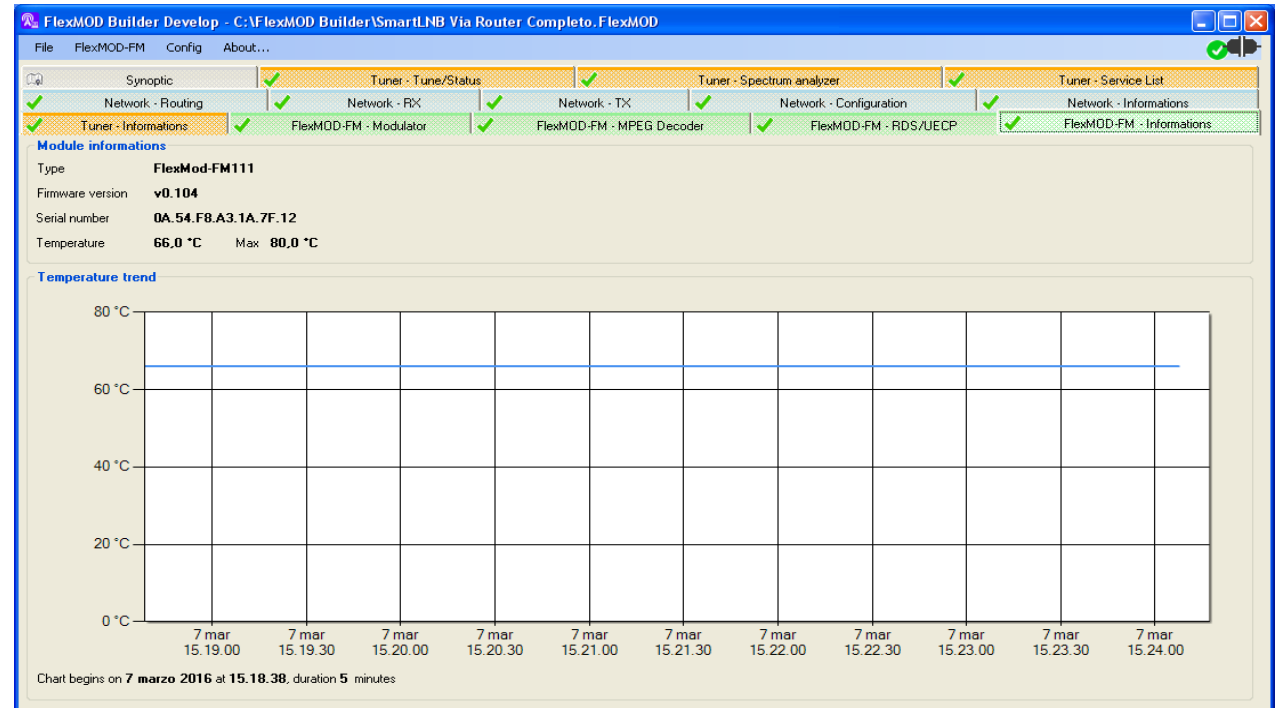

Decoding status
 Service ID: **8211**
 Audio PID: **2231**
 PCR PID: **2221**
 UECP PID: **768**
 Status: **RUNNING**
 TS rate: **35,942 Mbit/s of 38,018 Mbit/s**

Rescan

Screenshot 3 - RDS/UECP tab

REMOTE MANAGEMENT SOFTWARE

Screenshot 4 - Modulator info tab

Screenshot 5 - Tuner status tab

REMOTE MANAGEMENT SOFTWARE

Screenshot 6 - Spectrum analyzer tab

REMOTE MANAGEMENT SOFTWARE

Screenshot 7 - Spectrum analyzer tab

Screenshot 8 - Service list tab