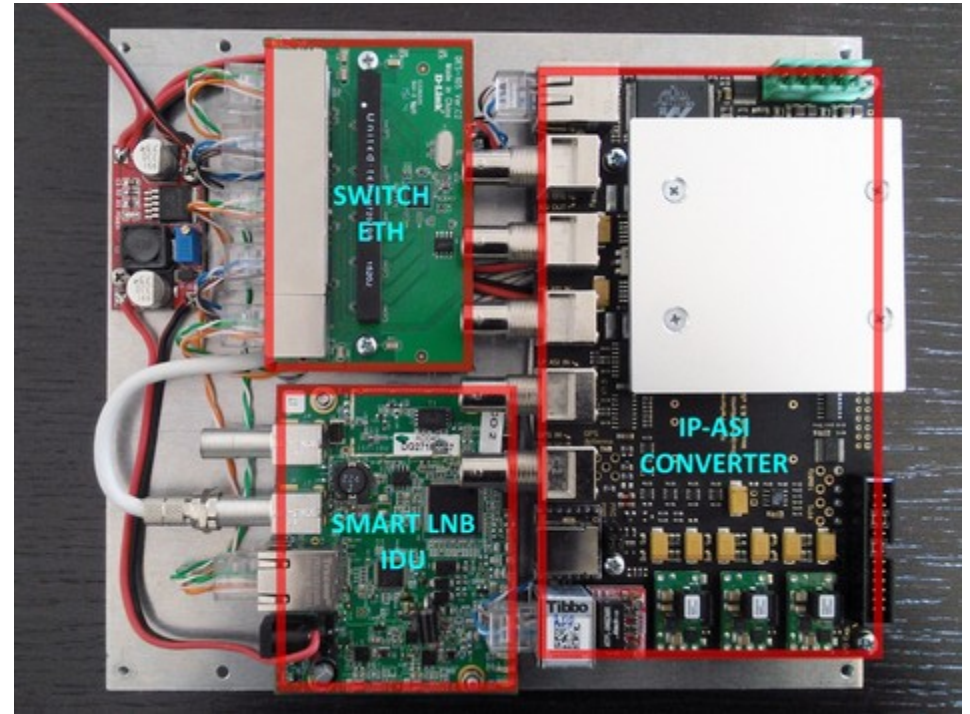

TECNOROLL BMB s.r.l.

Clever FM

Compact low-power FM radio broadcasting system
Digital FM exciter for existing high-power TXs

CLEVER FM BOX - INTERNAL BLOCK DIAGRAM

REMOTE MANAGEMENT SOFTWARE

Audio
 Status: **LOCKED**
 Sample rate: **48000 Hz**
 PreEmphasis: **50 µS**
 Gain: **1.24**

Modulator
 Frequency Domain Mask Limiter:
 RF Frequency: **0.0** MHz
 Modulation type: **0. MPX with RDS**

PCM Audio Input
 Left:
 Right:

Pre-emphasis OUT
 Left:
 Right:

Deviation
11.375 kHz
 Maximum FM deviation: **135,000** kHz
 Peak: **91.029 kHz** **Peak reset**

Spectrum Analyzer
 Graph showing frequency response from 0 to 90 kHz. Labels include L+R, 19KHz, L-R, and RDS.

Screenshot 1 - Tuner status tab

Screenshot 2 - MPEG decoder tab

Type	SID	Service Name	PID	Language
📻	8215	WRN Russkij	2231	fre
📻	8216	WRN English	2232	eng
📻	8227	Service 8227	2233	ger
📻	8229	Radio Jahani	2234	ita
📻	8237	WRN Events	2235	spa
📻	8240	WRN Sawt Al Alam	2236	por
📺	8204	BBC World News	2237	rus
📺	8208	1TVRUS Europe	2238	ara
📺	8209	CNNi	2239	tur
📺	8211	Euronews	2240	per
📺	8213	JSTV 1	2241	ukr
📺	8214	JSTV 2	2242	gre
📺	8293	1TVRUS Europa	2243	hun
📺	8294	KICC	2246	zul
📺	8295	RT Doc		
📺	8292	Quadriga		

Screenshot 4 - Modulator info tab

Screenshot 5 - Tuner status tab

REMOTE MANAGEMENT SOFTWARE

Screenshot 6 - Spectrum analyzer tab

REMOTE MANAGEMENT SOFTWARE

Screenshot 7 - Spectrum analyzer tab

Screenshot 8 - Service list tab