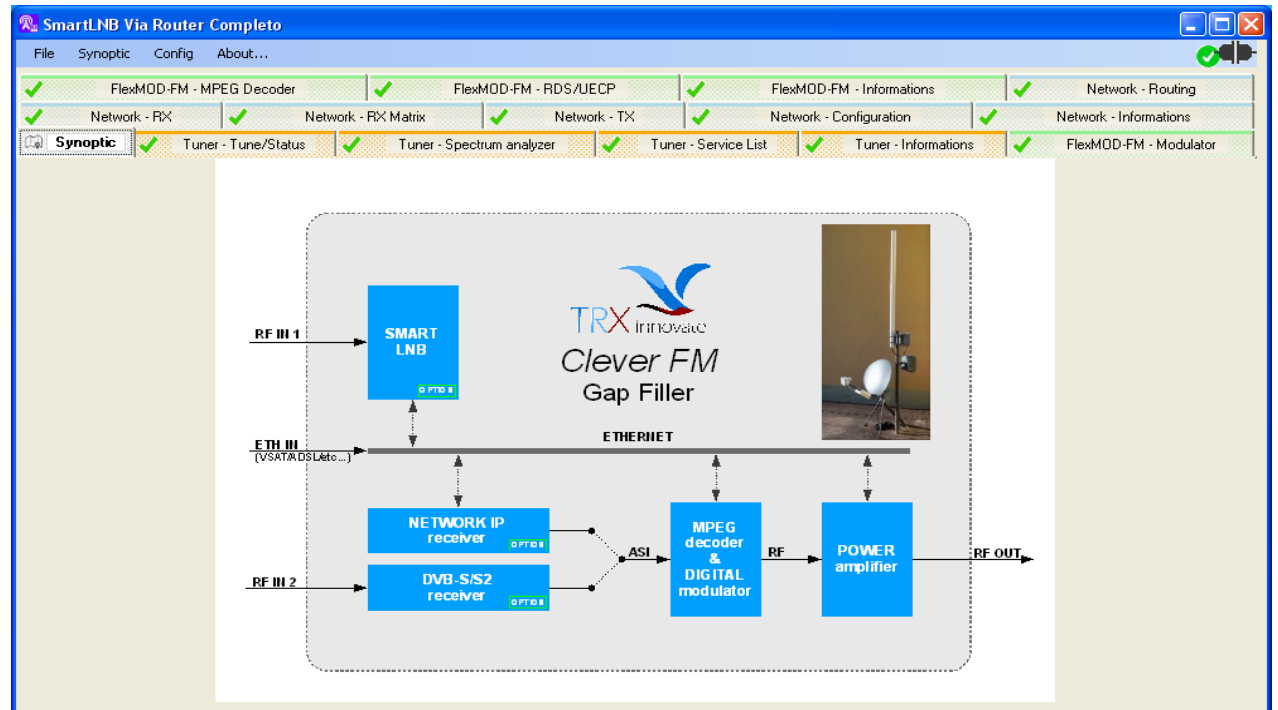

Screenshot 4 - Modulator info tab

Screenshot 5 - Tuner status tab

REMOTE MANAGEMENT SOFTWARE

Screenshot 6 - Spectrum analyzer tab

REMOTE MANAGEMENT SOFTWARE

Screenshot 7 - Spectrum analyzer tab

Screenshot 8 - Service list tab

Screenshot 9 - Network routing tab

REMOTE MANAGEMENT SOFTWARE

Screenshot 10 - Network configuration tab

The screenshot shows the 'Network - Configuration' tab in the FlexMOD Builder Develop software. The interface is divided into several sections for configuring the network interface:

Screenshot 11 - Network rx status tab

REMOTE MANAGEMENT SOFTWARE

Screenshot 12 - Network tx status tab

Screenshot 13 - Network info tab

REMOTE MANAGEMENT SOFTWARE

Screenshot 14 - Synoptic tab

**CLEVER FM as a complete mast-mounted solution.
Allows to easily create, expand or gap-fill a digital FM network.**

CLEVER FM
COMPLETE LOW-POWER
BROADCASTING STATION

TX/RX
SAT LINK

200 Kbit downlink

CLEVER FM as a digital upgrade.

Allows to re-use existing high-power TXs and convert them for digital FM distribution.