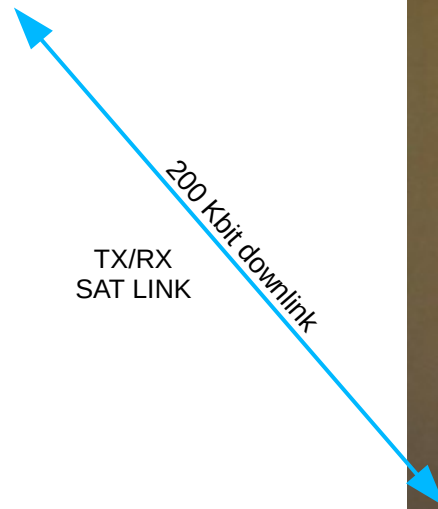

**CLEVER FM as a complete mast-mounted solution.
Allows to easily create, expand or gap-fill a digital FM network.**

CLEVER FM
COMPLETE LOW-POWER
BROADCASTING STATION

TX/RX
SAT LINK

200 Kbit downlink