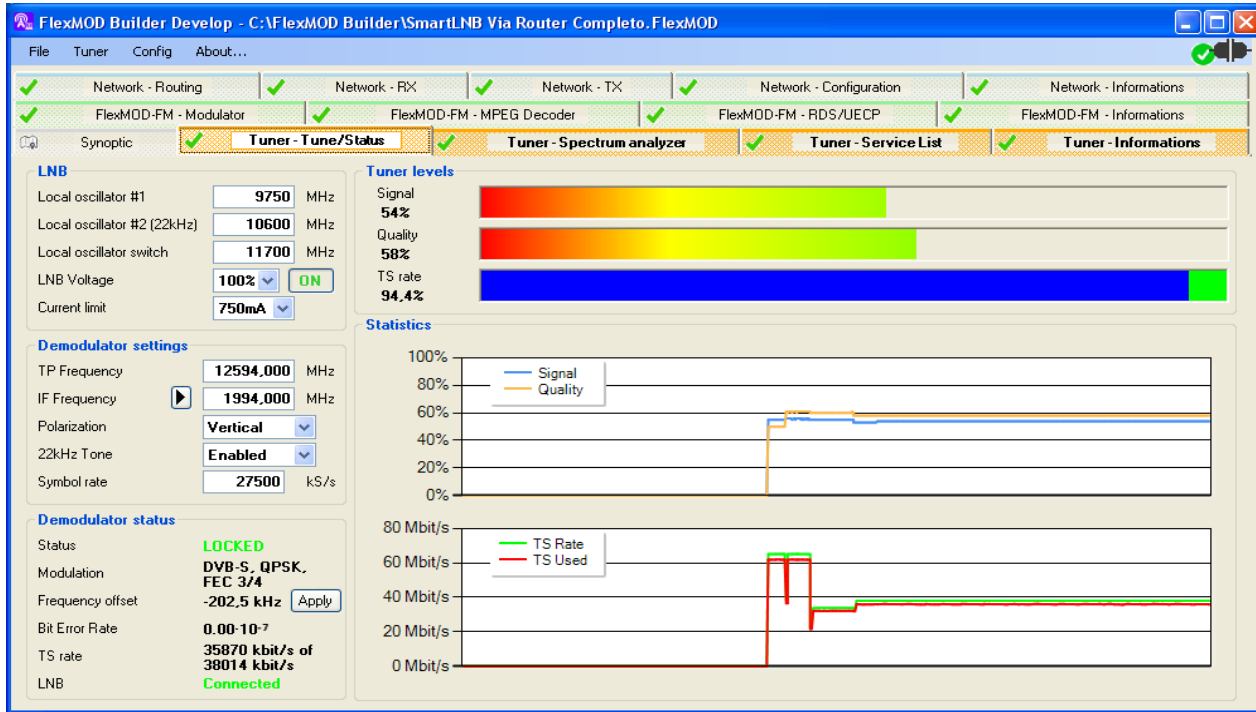

Decoding status
 Service ID: **8211**
 Audio PID: **2231**
 PCR PID: **2221**
 UECP PID: **768**
 Status: **RUNNING**
 TS rate: **35,942 Mbit/s of 38,018 Mbit/s**

Rescan

Screenshot 3 - RDS/UECP tab

REMOTE MANAGEMENT SOFTWARE

Screenshot 4 - Modulator info tab

Screenshot 5 - Tuner status tab

REMOTE MANAGEMENT SOFTWARE

Screenshot 6 - Spectrum analyzer tab

REMOTE MANAGEMENT SOFTWARE

Screenshot 7 - Spectrum analyzer tab

Screenshot 8 - Service list tab