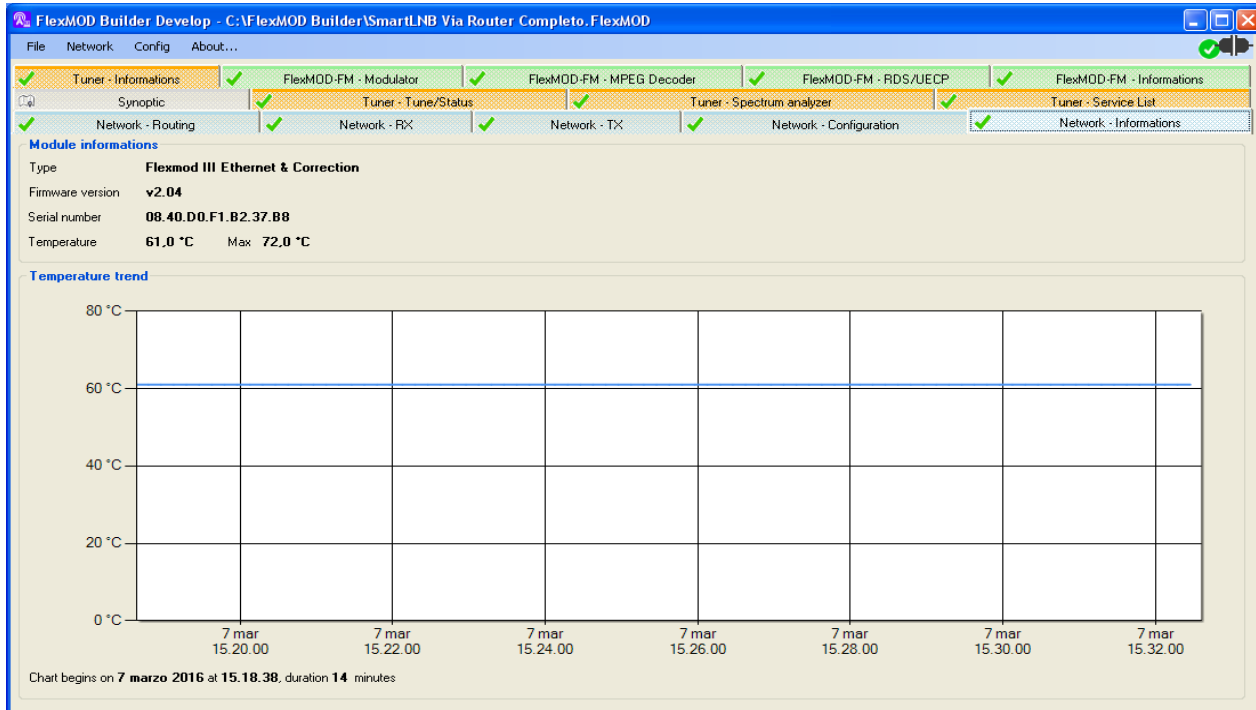

Screenshot 9 - Network routing tab

REMOTE MANAGEMENT SOFTWARE

Screenshot 10 - Network configuration tab

The screenshot shows the 'Network - Configuration' tab in the FlexMOD Builder Develop software. The interface is divided into several sections for configuring the network interface:

- Network configuration (Streaming interface):**
 - IP: 192.168.2.13
 - Netmask: 255.255.255.0
 - Gateway: 192.168.2.100
 - VLAN Tag: (empty)
 - MAC Address: 00-05-98-33-66-66
- Network receiver:**
 - Receiver: Enabled
 - Reception: Unicast (selected), Multicast on (disabled)
 - Reception port: 1234
 - TS Rate: 300000 bps
 - Mode: MFN
 - TS Packets per Ethernet packet: 1
 - Target buffer usage: 1 %
- Network transmitter:**
 - Transmitter: Disabled
 - Destination IP: 192.168.0.1
 - Destination port: 1234
 - Mode: MFN
 - TS Packets per Ethernet packet: 7
- Rate Adapter:**
 - TS Rate: 10000000 bps
 - PCR restamper: Enabled
- Error Correction:**
 - Enabled on: Receiver

Screenshot 11 - Network rx status tab

REMOTE MANAGEMENT SOFTWARE

Screenshot 12 - Network tx status tab

Screenshot 13 - Network info tab

REMOTE MANAGEMENT SOFTWARE

Screenshot 14 - Synoptic tab

**CLEVER FM as a complete mast-mounted solution.
Allows to easily create, expand or gap-fill a digital FM network.**