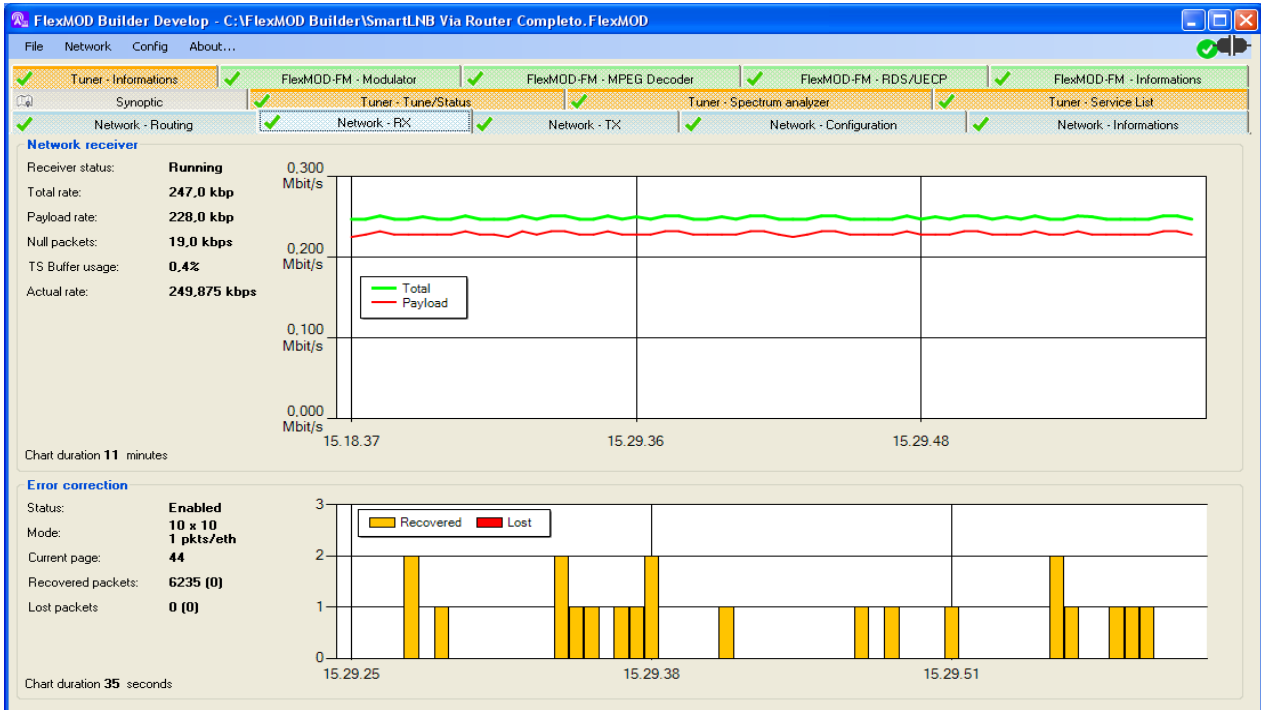

Screenshot 4 - Modulator info tab

Screenshot 5 - Tuner status tab

REMOTE MANAGEMENT SOFTWARE

Screenshot 6 - Spectrum analyzer tab

REMOTE MANAGEMENT SOFTWARE

Screenshot 7 - Spectrum analyzer tab

Screenshot 8 - Service list tab

Screenshot 9 - Network routing tab

REMOTE MANAGEMENT SOFTWARE

Screenshot 10 - Network configuration tab

The screenshot shows the 'Network - Configuration' tab in the FlexMOD Builder Develop software. The interface is divided into several sections for configuring the network interface:

- Network configuration (Streaming interface):**
 - IP: 192.168.2.13
 - Netmask: 255.255.255.0
 - Gateway: 192.168.2.100
 - VLAN Tag: (empty)
 - MAC Address: 00-05-98-33-66-66
- Network receiver:**
 - Receiver: Enabled
 - Reception: Unicast (selected), Multicast on (disabled)
 - Reception port: 1234
 - TS Rate: 300000 bps
 - Mode: MFN
 - TS Packets per Ethernet packet: 1
 - Target buffer usage: 1 %
- Network transmitter:**
 - Transmitter: Disabled
 - Destination IP: 192.168.0.1
 - Destination port: 1234
 - Mode: MFN
 - TS Packets per Ethernet packet: 7
- Rate Adapter:**
 - TS Rate: 10000000 bps
 - PCR restamper: Enabled
- Error Correction:**
 - Enabled on: Receiver