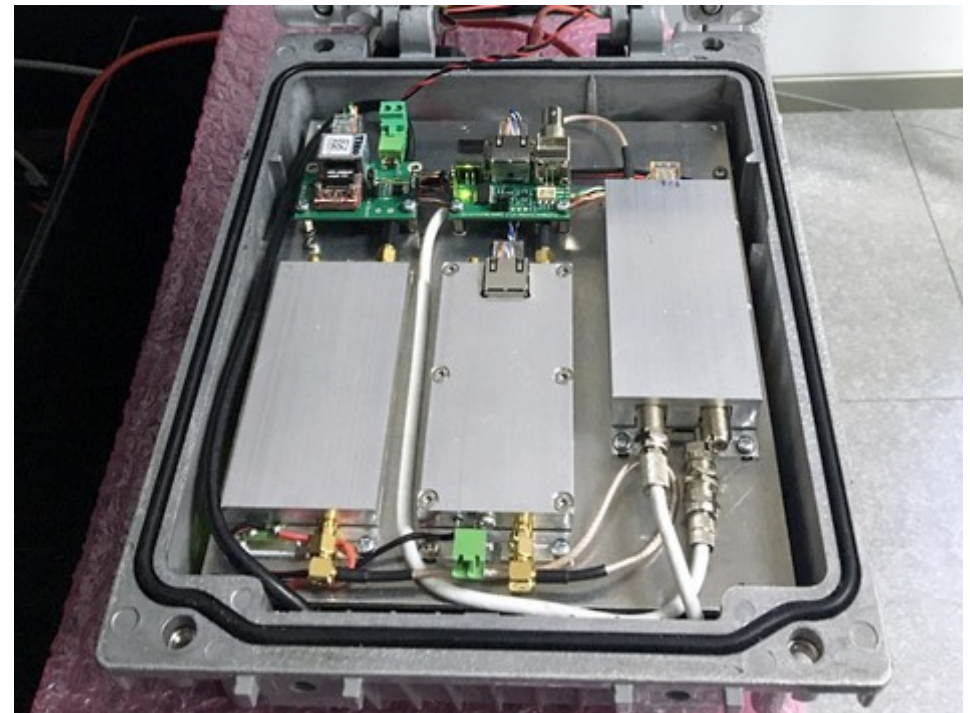

TECNOROLL BMB s.r.l.

Clever FM

Compact low-power FM radio broadcasting system
Digital FM exciter for existing high-power TXs

CLEVER FM BOX - INTERNAL BLOCK DIAGRAM

REMOTE MANAGEMENT SOFTWARE

Audio
 Status: **LOCKED**
 Sample rate: **48000 Hz**
 PreEmphasis: **50 µS**
 Gain: **1.24**

Modulator
 Frequency Domain Mask Limiter:
 RF Frequency: **0.0** MHz
 Modulation type: **0. MPX with RDS**

PCM Audio Input
 Left:
 Right:

Pre-emphasis OUT
 Left:
 Right:

Deviation
11.375 kHz
 Maximum FM deviation: **135,000** kHz
 Peak: **91.029 kHz** **Peak reset**