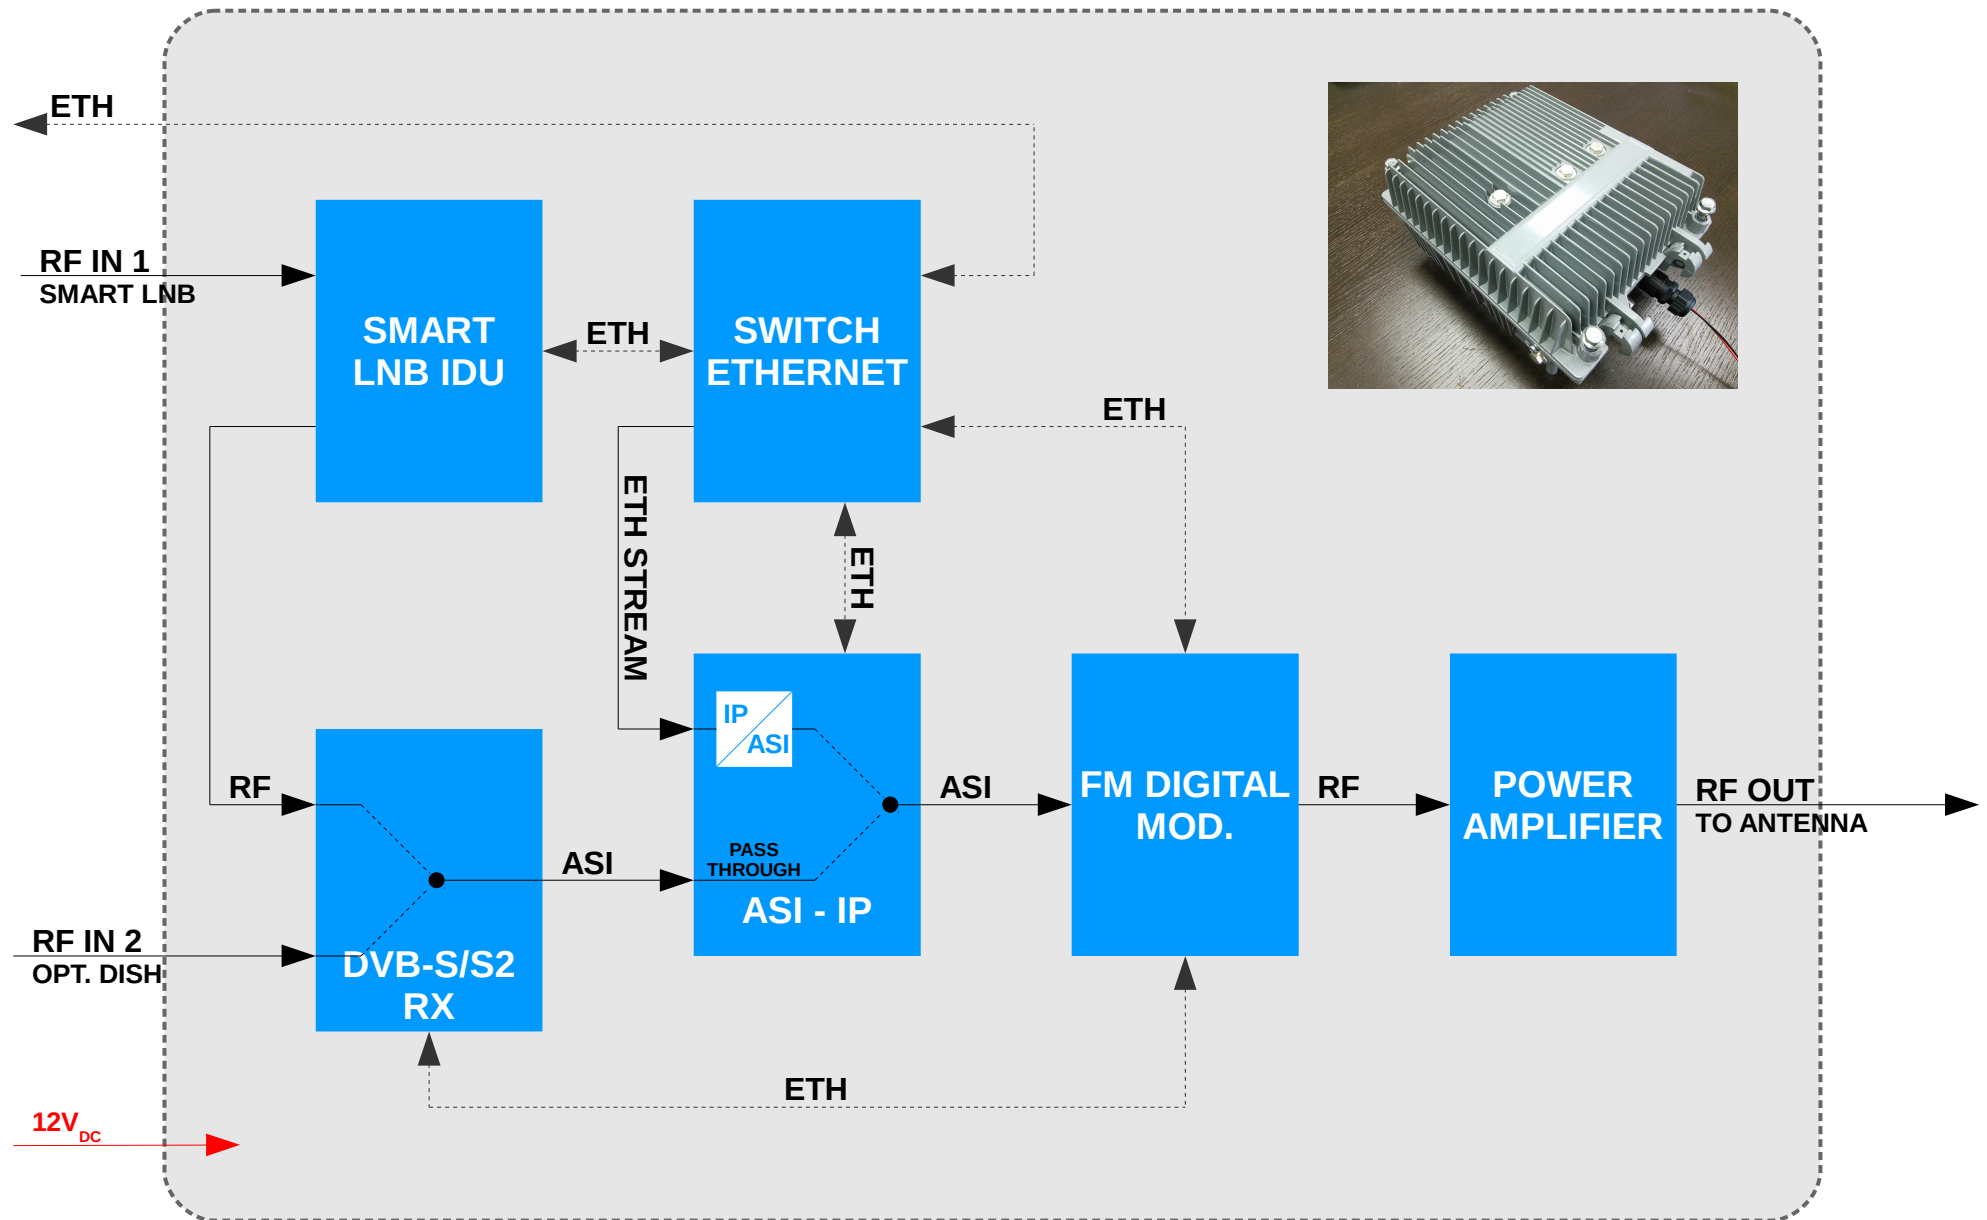

TECNOROLL BMB s.r.l.

Clever FM

Compact low-power FM radio broadcasting system
Digital FM exciter for existing high-power TXs

CLEVER FM BOX - INTERNAL BLOCK DIAGRAM

REMOTE MANAGEMENT SOFTWARE

Audio
 Status: **LOCKED**
 Sample rate: **48000 Hz**
 PreEmphasis: **50 µS**
 Gain: **1.24**

Modulator
 Frequency Domain Mask Limiter:
 RF Frequency: **0.0** MHz
 Modulation type: **0. MPX with RDS**

PCM Audio Input
 Left:
 Right:

Pre-emphasis OUT
 Left:
 Right:

Deviation
11.375 kHz
 Maximum FM deviation: **135,000** kHz
 Peak: **91.029 kHz** **Peak reset**

Spectrum Analyzer
 Graph showing frequency response from 0 to 90 kHz. Labels include L+R, 19KHz, L-R, and RDS.

Screenshot 1 - Tuner status tab

Screenshot 2 - MPEG decoder tab

Type	SID	Service Name	PID	Language
📻	8215	WRN Russkij	2231	fre
📻	8216	WRN English	2232	eng
📻	8227	Service 8227	2233	ger
📻	8229	Radio Jahani	2234	ita
📻	8237	WRN Events	2235	spa
📻	8240	WRN Sawt Al Alam	2236	por
📺	8204	BBC World News	2237	rus
📺	8208	1TVRUS Europe	2238	ara
📺	8209	CNNi	2239	tur
📺	8211	Euronews	2240	per
📺	8213	JSTV 1	2241	ukr
📺	8214	JSTV 2	2242	gre
📺	8293	1TVRUS Europa	2243	hun
📺	8294	KICC	2246	zul
📺	8295	RT Doc		
📺	8292	Quadriga		

Decoding status
 Service ID: **8211**
 Audio PID: **2231**
 PCR PID: **2221**
 UECP PID: **768**
 Status: **RUNNING**
 TS rate: **35,942 Mbit/s of 38,018 Mbit/s**

Rescan

Screenshot 3 - RDS/UECP tab

REMOTE MANAGEMENT SOFTWARE