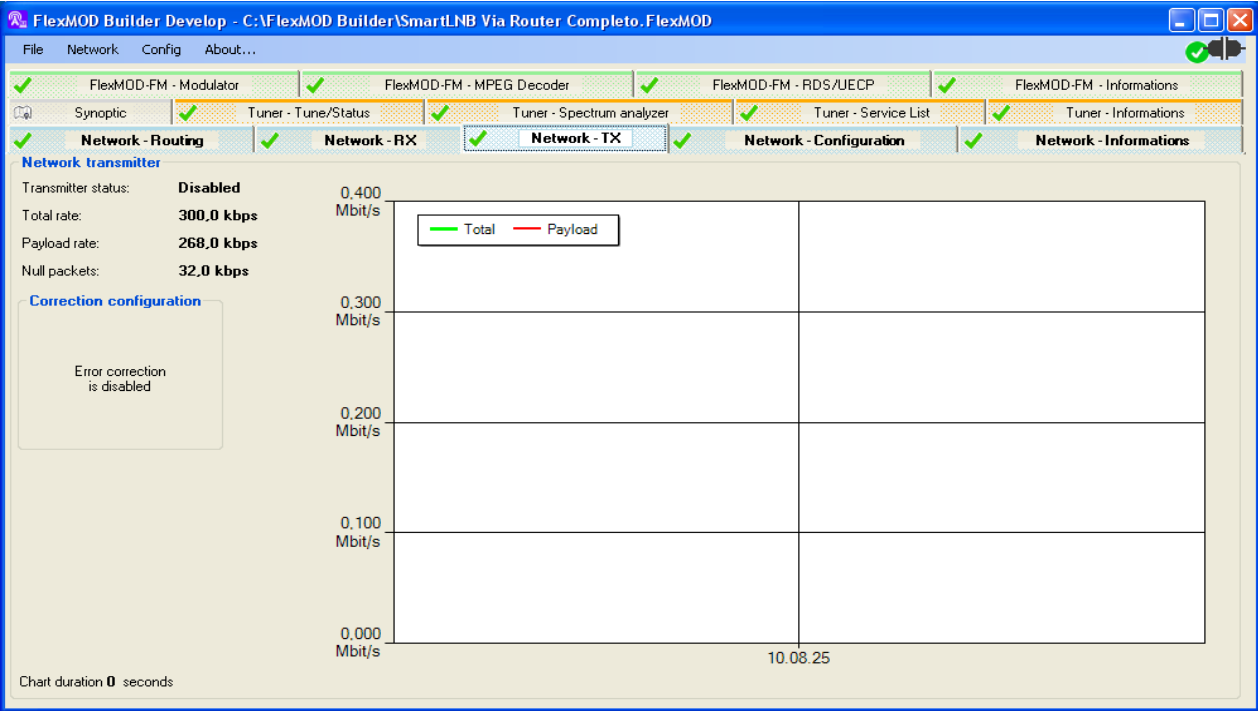

Screenshot 14 - Synoptic tab

REMOTE MANAGEMENT SOFTWARE

Screenshot 12 - Network tx status tab