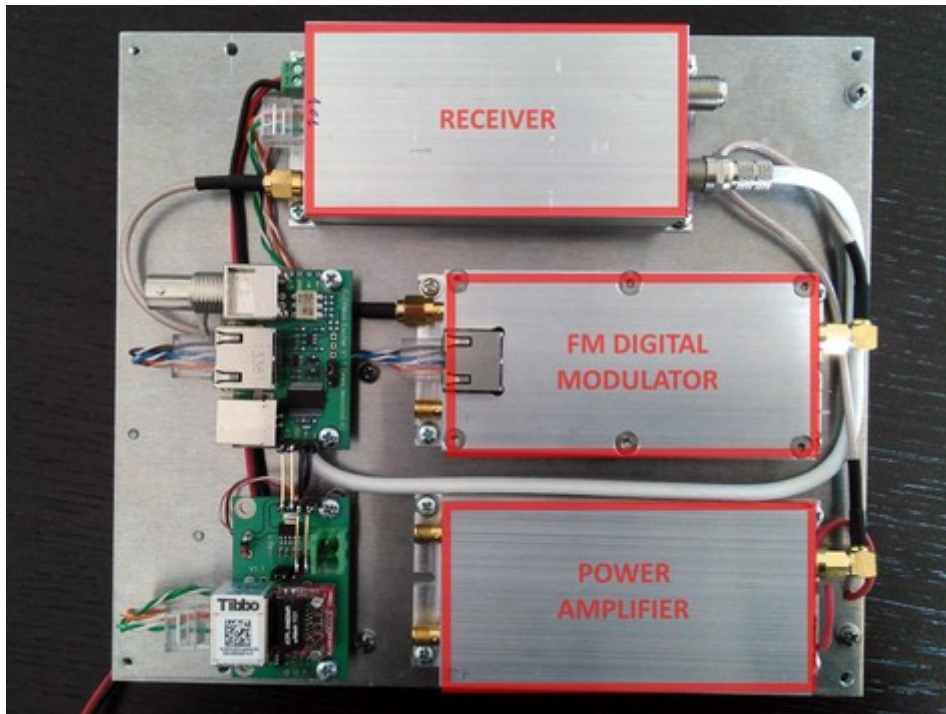

TECNOROLL BMB s.r.l.

Clever FM

Compact low-power FM radio broadcasting system
Digital FM exciter for existing high-power TXs

CLEVER FM BOX - INTERNAL BLOCK DIAGRAM

REMOTE MANAGEMENT SOFTWARE

Audio
 Status: **LOCKED**
 Sample rate: **48000 Hz**
 PreEmphasis: **50 µS**
 Gain: **1.24**

Modulator
 Frequency Domain Mask Limiter:
 RF Frequency: **0.0** MHz
 Modulation type: **0. MPX with RDS**

PCM Audio Input
 Left:
 Right:

Pre-emphasis OUT
 Left:
 Right:

Deviation
11.375 kHz
 Maximum FM deviation: **135,000** kHz
 Peak: **91.029 kHz** **Peak reset**